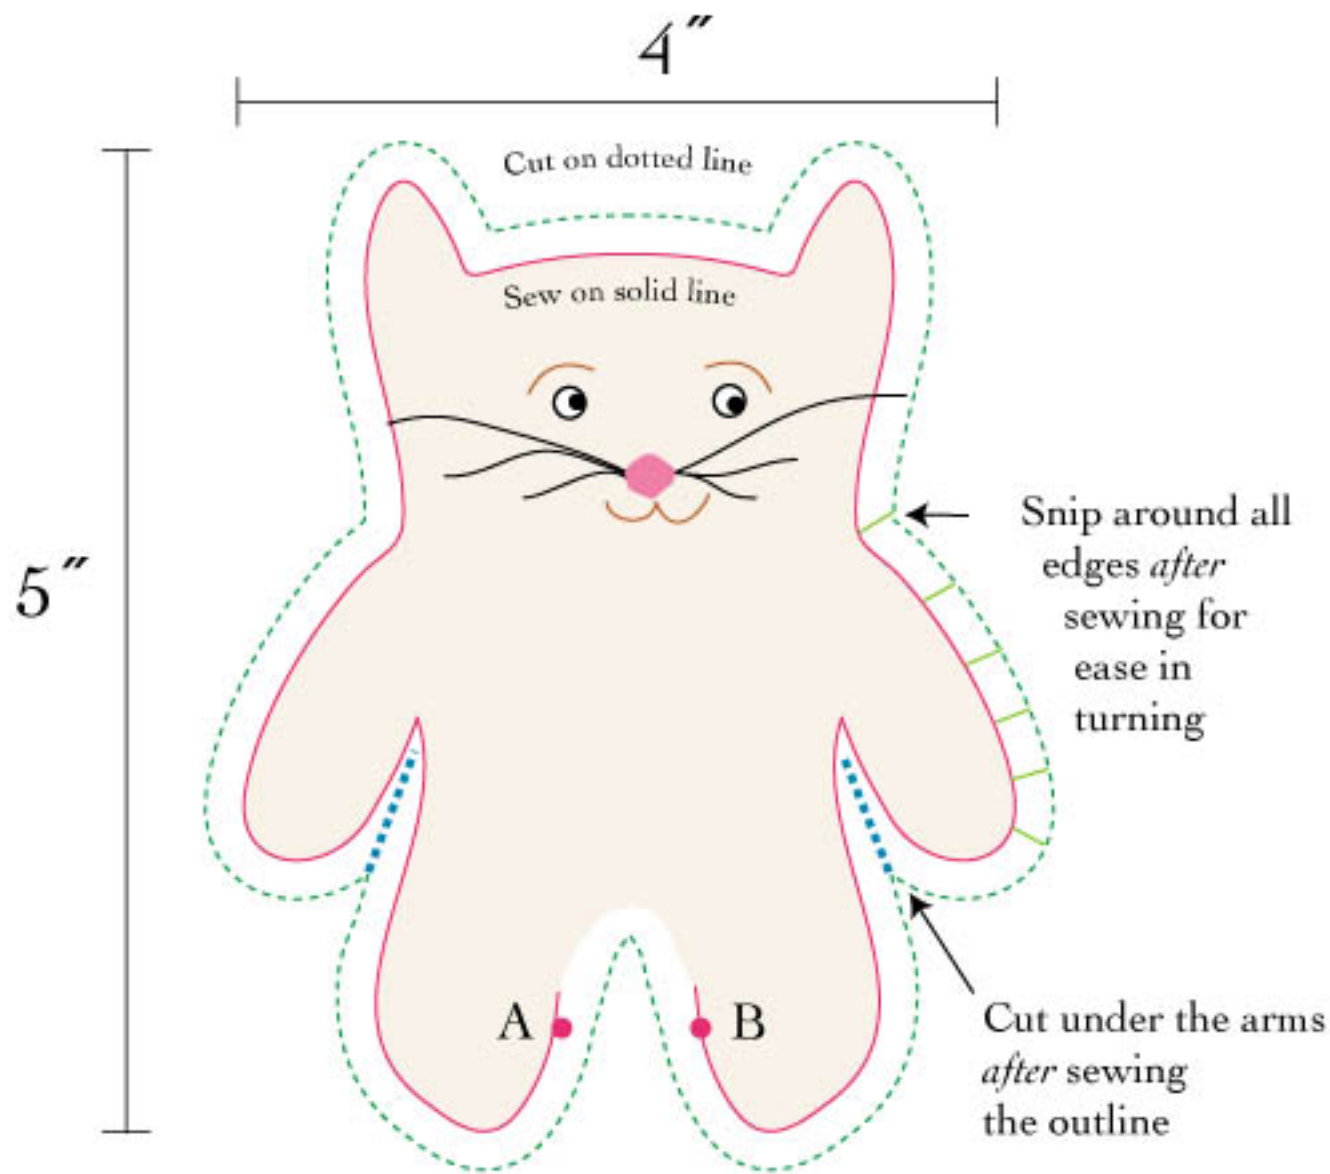

# Wily Cat

Designed by: STEPHIE MCCARTHY

Two fabric squares large enough for 5"x4" figure, , approximately 8"x8"

Stephie